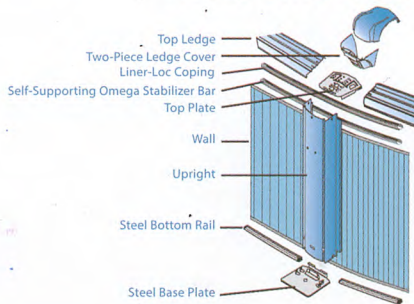

FRAME STRUCTURE